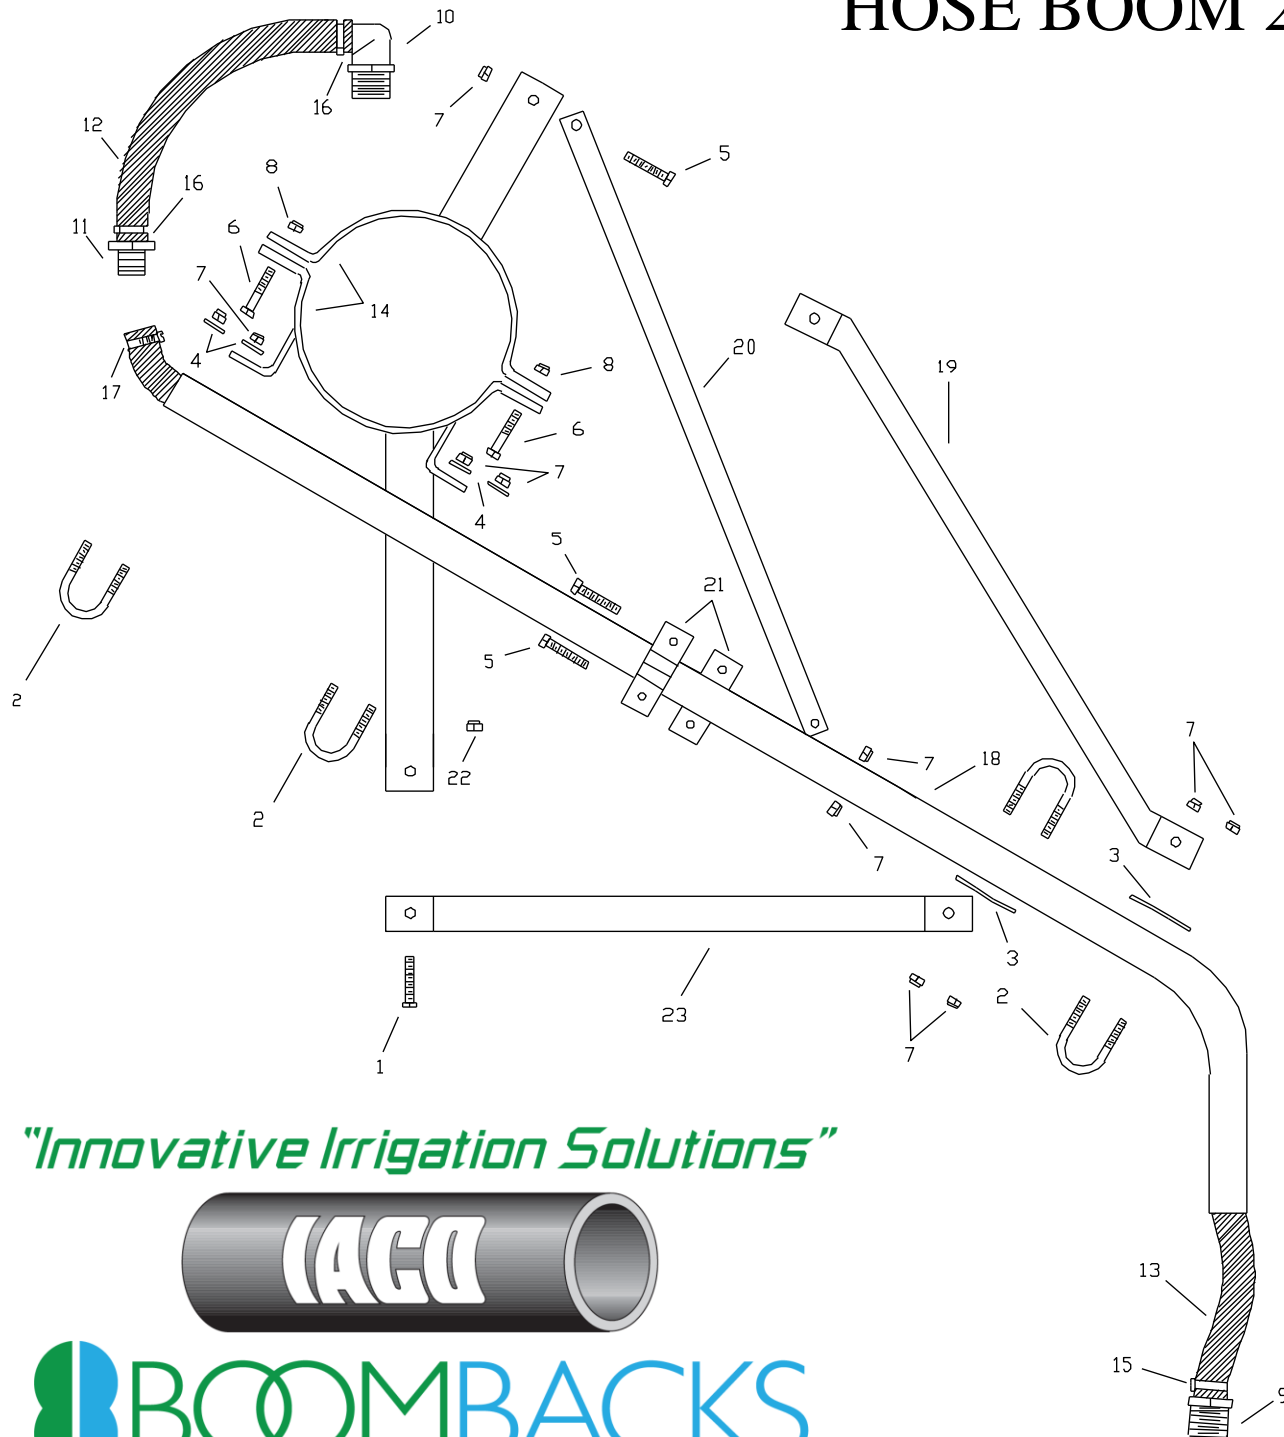

HOSE BOOM 20' OVERHANG

End

DESCRIPTION

DESCRIPTION	QTY.
1. 5/16" TAP BOLTS	1
2. # 05 U-BOLTS 1 3/8" CENTER	4
3. PLATE FOR # 05 U-BOLTS	2
4. 1/4" WASHERS	4
5. 1/4" TAP BOLT	3
6. 3/8" BOLT	2
7. 1/4" NY-LOCKS	11
8. 3/8" NY-LOCKS	2
9. STRAIGHT-BARB X MALE	1
10. 90-BARB X MALE	1
11. STRAIGHT-BARB X BARB	1
12. HOSE, HOSE KIT	2'
13. HOSE, DROP	25'
14. 6 5/8" BRACKET W/2' TANG	1
15. OETIKER DROP HOSE	1
16. OETIKER HOSE KIT	2
17. GEAR CLAMP	1
18. BOOM W/60 BEND	1
19. CROSS BRACE 1" X 144"	1
20. BOOM BRACE 3/4" X 72"	1
21. BOOM BRACE CLAMP	2
22. 5/16" NY-LOCKS	1
23. STRAIGHT END BRACE 1" X 144"	1