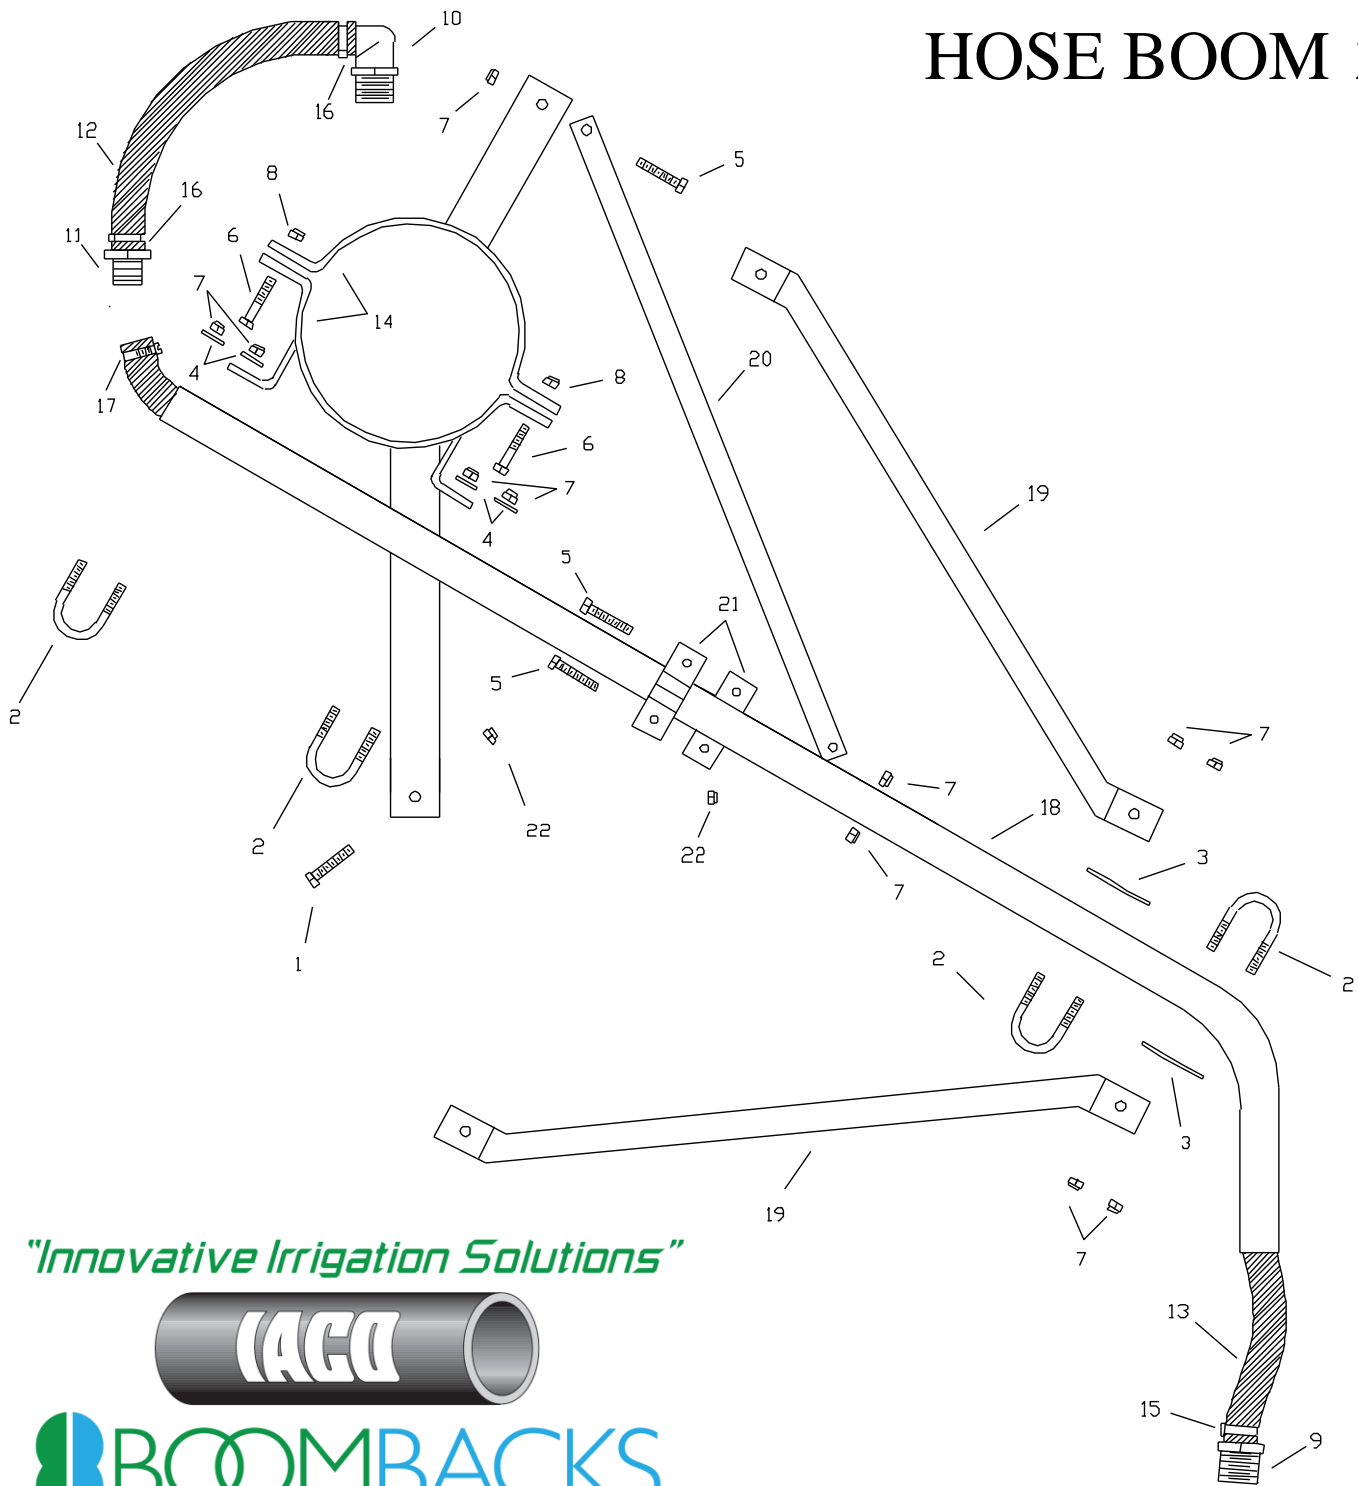

HOSE BOOM 20' OVERHANG

Middle

DESCRIPTION

QTY.

1. 5/16" TAP BOLTS	1
2. # 05 U-BOLTS 1 3/8" CENTER	4
3. PLATE FOR # 05 U-BOLTS	2
4. 1/4" WASHERS	4
5. 1/4" TAP BOLT	3
6. 3/8" BOLT	2
7. 1/4" NY-LOCKS	11
8. 3/8" NY-LOCKS	2
9. NYLON STRAIGHT-BARB X MALE	1
10. NYLON 90-BARB X MALE	1
11. NYLON STRAIGHT-BARB X BARB	1
12. HOSE, HOSE KIT	2'
13. HOSE, DROP	25'
14. 6 5/8" BRACKET W/2' TANG	1
15. OETIKER DROP HOSE	1
16. OETIKER HOSE KIT	2
17. GEAR CLAMP	1
18. BOOM W/60 BEND	1
19. CROSS BRACE 1" X 144"	2
20. BOOM BRACE 3/4" X 72"	1
21. BOOM BRACE CLAMP	2
22. 5/16" NY-LOCKS	1