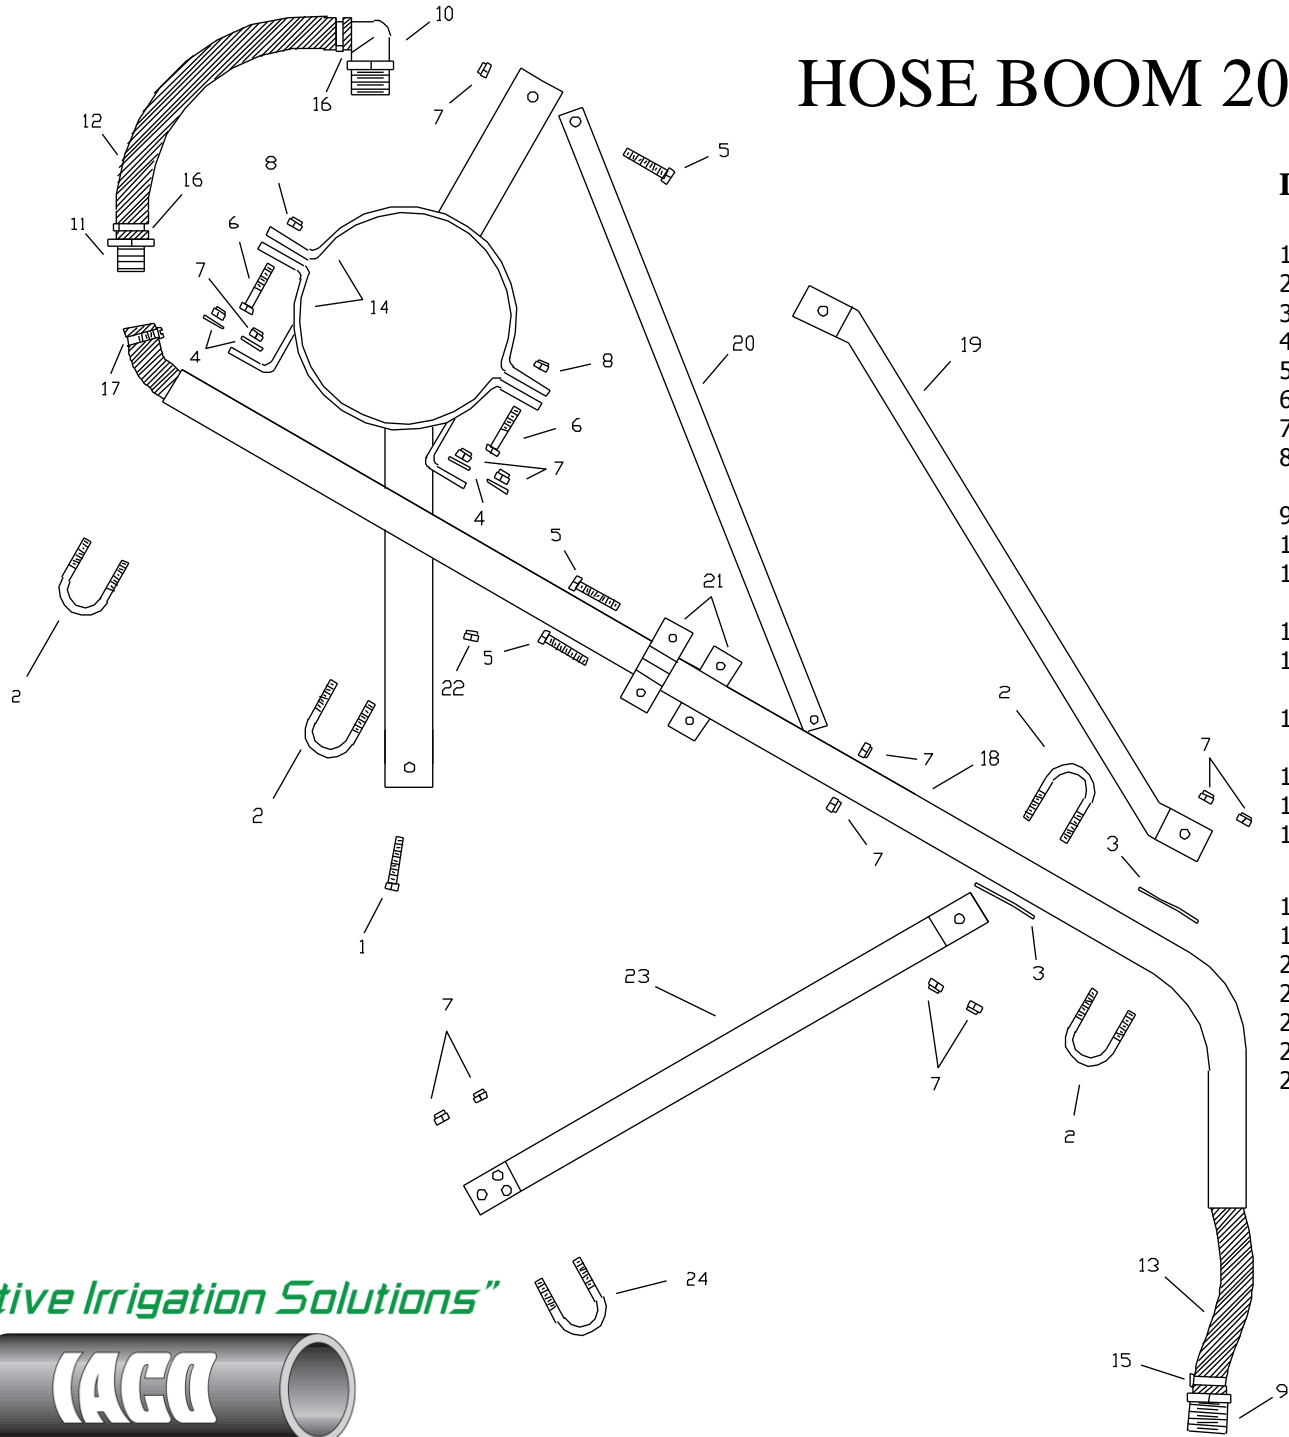

HOSE BOOM 20' OVERHANG Start

DESCRIPTION	QTY.
1. 5/16" TAP BOLTS	1
2. # 05 U-BOLTS 1 3/8" CENTER	4
3. PLATE FOR # 05 U-BOLTS	2
4. 1/4" WASHERS	4
5. 1/4" TAP BOLT	3
6. 3/8" BOLT	2
7. 1/4" NY-LOCKS	13
8. 3/8" NY-LOCKS	2
9. NYLON STRAIGHT-BARB X MALE	1
10. NYLON 90-BARB X MALE	1
11. NYLON STRAIGHT-BARB X BARB	1
12. HOSE, HOSE KIT	2'
13. HOSE, DROP	25'
14. 6 5/8" BRACKET W/2' TANG	1
15. OETIKER DROP HOSE	1
16. OETIKER HOSE KIT	2
17. GEAR CLAMP	1
18. BOOM W/60 BEND	1
19. CROSS BRACE 1" X 144"	1
20. BOOM BRACE 3/4" X 72"	1
21. BOOM BRACE CLAMP	2
22. 5/16" NY-LOCKS	1
23. TRUSS ROD BRACE 1" X 144"	1
24. #04 U-BOLT	1