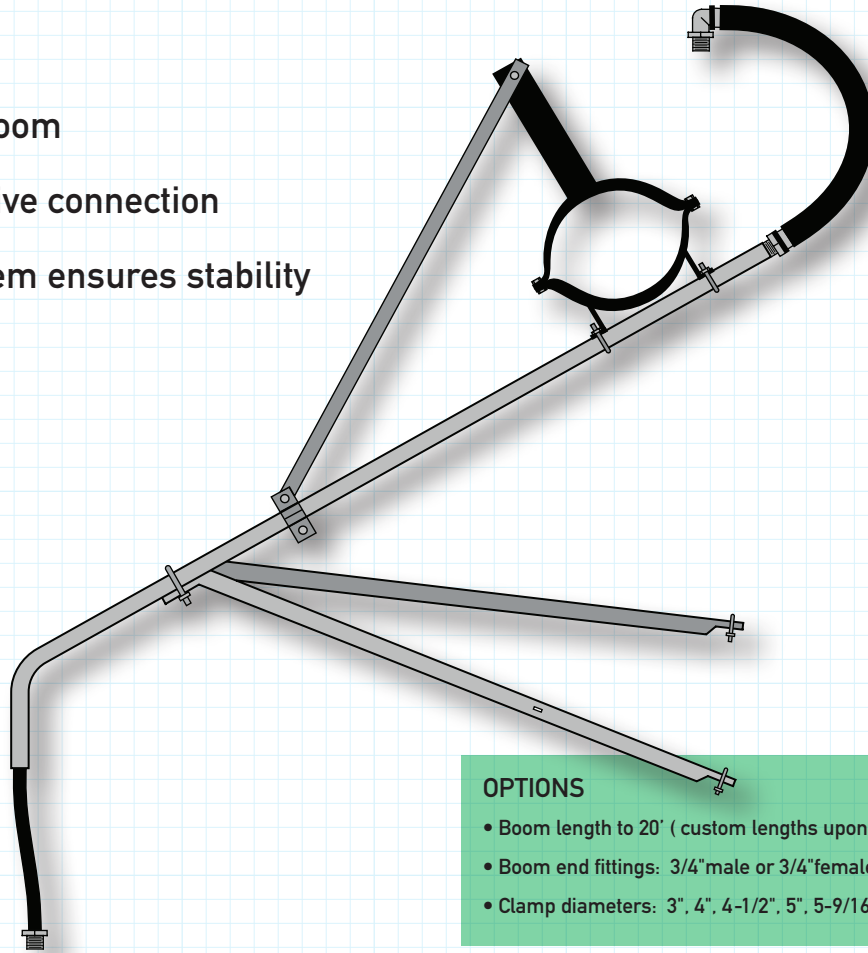

Hose Boom^{20'}

One Boom Does It All.

Fully hose-lined boom

Totally non-corrosive connection

Dual-bracing system ensures stability

OPTIONS

- Boom length to 20' (custom lengths upon request)
- Boom end fittings: 3/4" male or 3/4" female
- Clamp diameters: 3", 4", 4-1/2", 5", 5-9/16", 6", 6-5/8", 8", 8-5/8", 10"

Hose Boom

Solid, rigid construction – utilizing high tensile strength steel tubing lined with the best hose drop material. Superior galvanized tubing on the outside, light-weight non-corrosive hose on the inside.