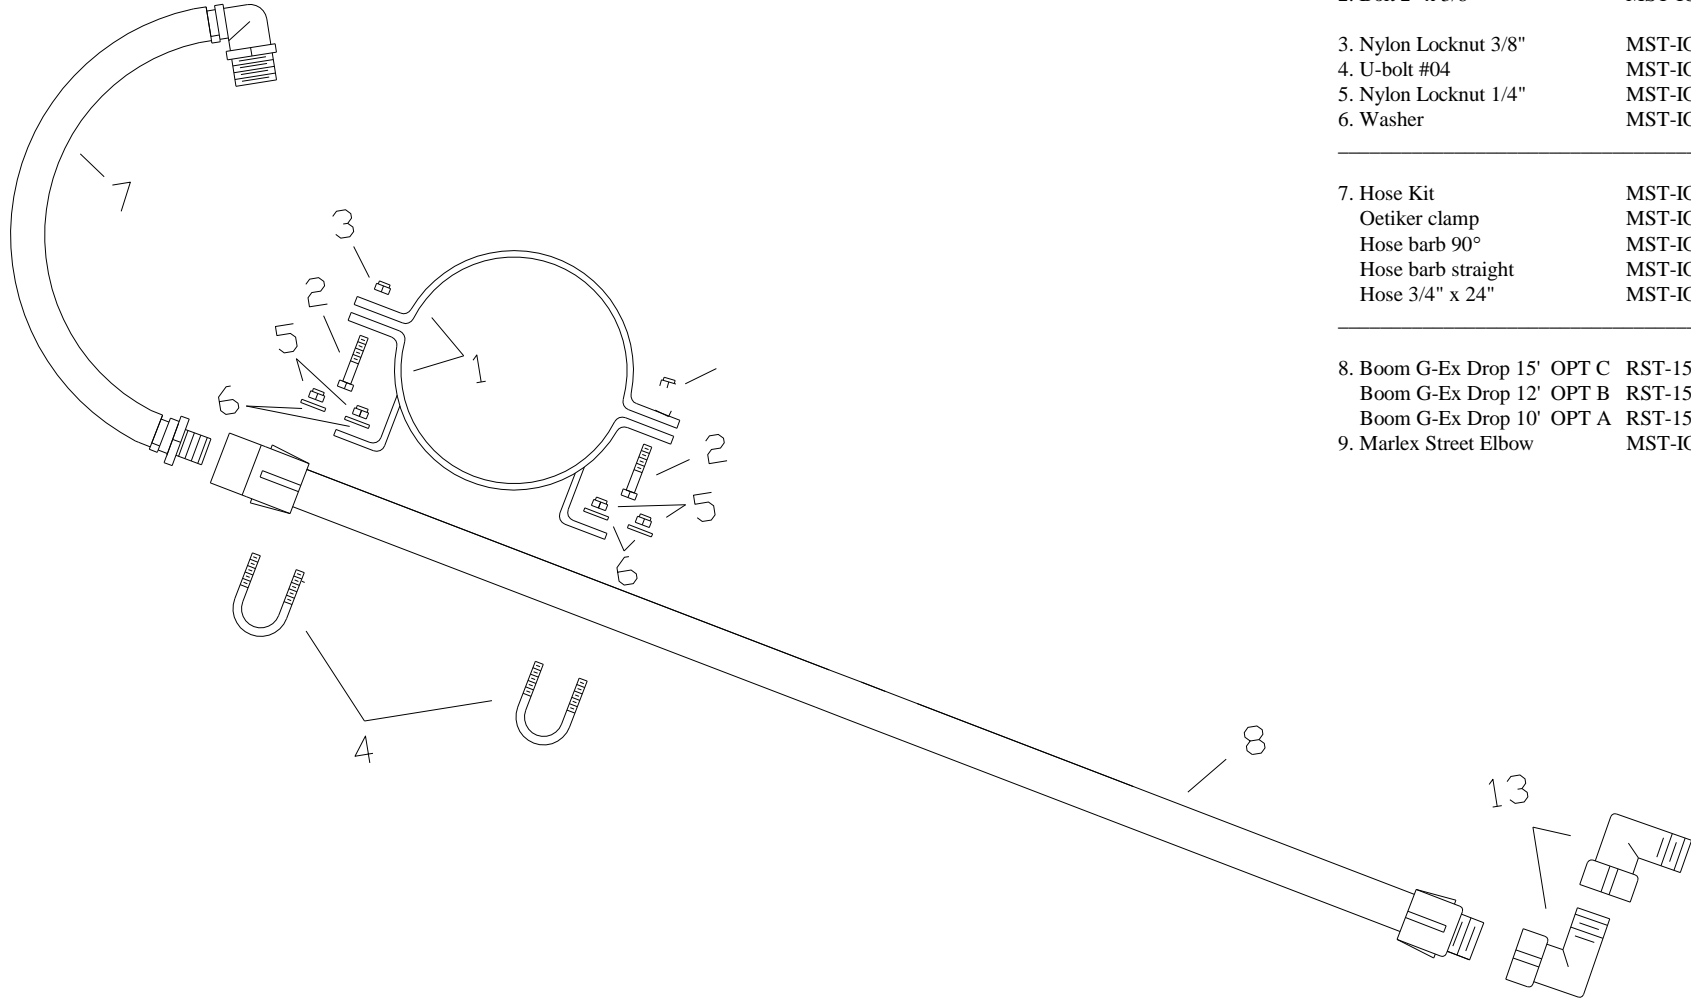

"Innovative Irrigation Solutions"

BOOMBACKS

IDAHO BOOM

10', 12' & 15' OPTION A, B & C

Description	Part Number	Qty.
1. Bracket only	MST-IOB-217	1
6 5/8" and smaller brackets		
2. Bolt 1 1/2" x 3/8"	MST-IOB-130	2
8" and larger brackets		
2. Bolt 2" x 3/8"	MST-IOB-135	2
3. Nylon Locknut 3/8"	MST-IOB-140	2
4. U-bolt #04	MST-IOB-800	2
5. Nylon Locknut 1/4"	MST-IOB-160	4
6. Washer	MST-IOB-120	4
<hr/>		
7. Hose Kit	MST-IOB-400	1
Oetiker clamp	MST-IOB-191	2
Hose barb 90°	MST-IOB-193	1
Hose barb straight	MST-IOB-194	1
Hose 3/4" x 24"	MST-IOB-192	1
<hr/>		
8. Boom G-Ex Drop 15' OPT C	RST-152-180	1
Boom G-Ex Drop 12' OPT B	RST-152-144	1
Boom G-Ex Drop 10' OPT A	RST-152-120	1
9. Marlex Street Elbow	MST-IOB-180	1