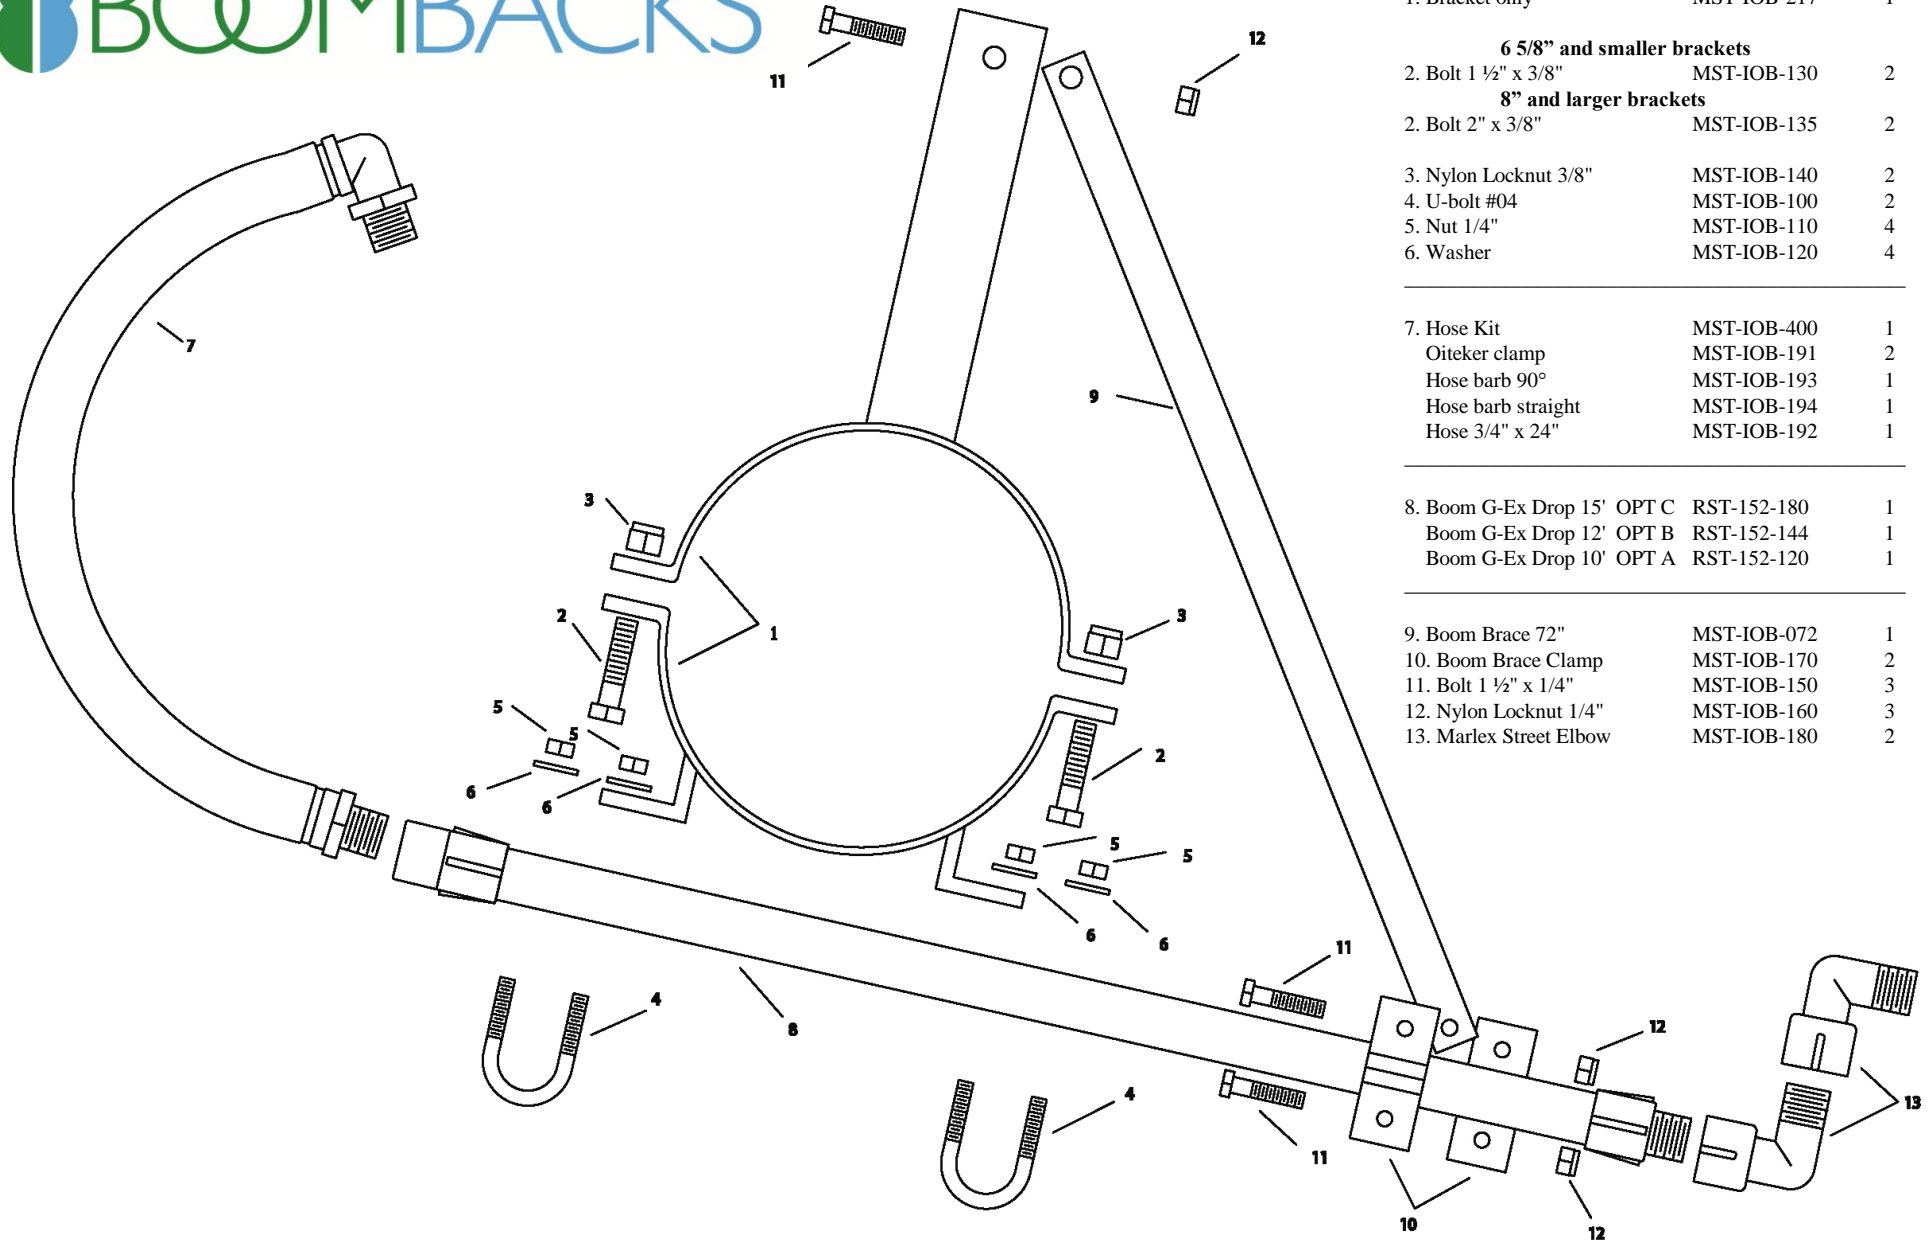

"Innovative Irrigation Solutions"

BOOMBACKS

IDAHO BOOM W/BRACE

10', 12' & 15' OPTION A, B & C

Description	Part Number	Qty.
Bracket & Hardware	MST-IOB-317	1
1. Bracket only	MST-IOB-217	1
6 5/8" and smaller brackets		
2. Bolt 1 1/2" x 3/8"	MST-IOB-130	2
8" and larger brackets		
2. Bolt 2" x 3/8"	MST-IOB-135	2
3. Nylon Locknut 3/8"	MST-IOB-140	2
4. U-bolt #04	MST-IOB-100	2
5. Nut 1/4"	MST-IOB-110	4
6. Washer	MST-IOB-120	4
<hr/>		
7. Hose Kit	MST-IOB-400	1
Oiteker clamp	MST-IOB-191	2
Hose barb 90°	MST-IOB-193	1
Hose barb straight	MST-IOB-194	1
Hose 3/4" x 24"	MST-IOB-192	1
<hr/>		
8. Boom G-Ex Drop 15' OPT C	RST-152-180	1
Boom G-Ex Drop 12' OPT B	RST-152-144	1
Boom G-Ex Drop 10' OPT A	RST-152-120	1
<hr/>		
9. Boom Brace 72"	MST-IOB-072	1
10. Boom Brace Clamp	MST-IOB-170	2
11. Bolt 1 1/2" x 1/4"	MST-IOB-150	3
12. Nylon Locknut 1/4"	MST-IOB-160	3
13. Marlex Street Elbow	MST-IOB-180	2