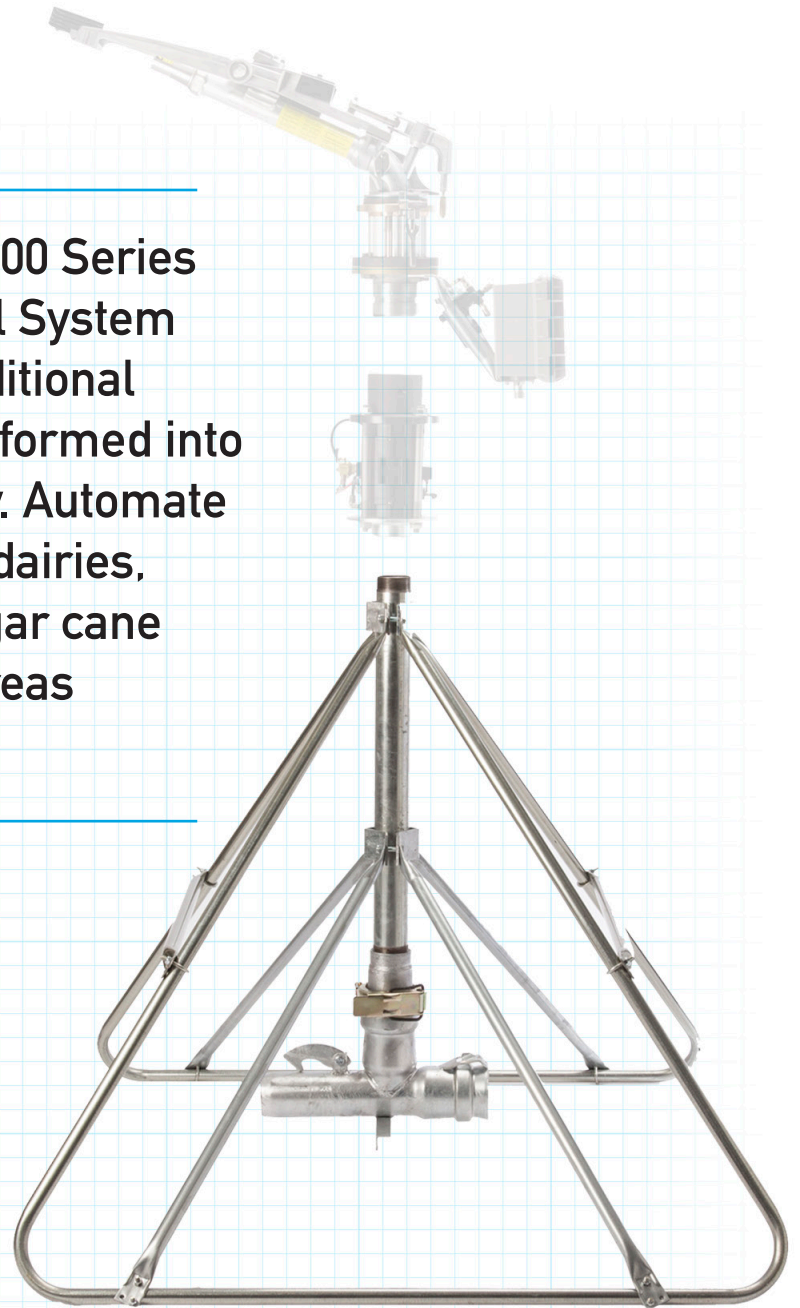

Quad Pod

With the introduction of the 1000 Series valve, TWIG® Wireless Control System and IACO-Quad Pod® the traditional Handline system can be transformed into something quite revolutionary. Automate water application in feedlots, dairies, pastures, berry plantings, sugar cane fields and irregular shaped areas such as pivot corners.

ADVANTAGES OF AN AUTOMATED BIG GUN® HANDLINE:

LABOR SAVINGS.

Less moves of Handline pipe utilizing the greater throw distances of Big Guns®. Leave Stands and Valves in place and just move Big Guns® and Twigs® as a single unit – even while the Handline is pressurized!

CUSTOMIZABLE IRRIGATION RUN TIMES.

A grower can run some Big Guns® in a field longer than others. For example, being able to run a gun on a south facing sandy slope more frequently than a gun on a loamy soil bottom area of the same field.

SIMPLE AND RELIABLE ZONE CYCLING.

Irrigate overnight if necessary - no need to monitor system.

EASY INTEGRATION.

Big Guns® can be blended into the end gun pattern of a center pivot to allow pivot corners to be farmed easily with a minimum of field obstacles.