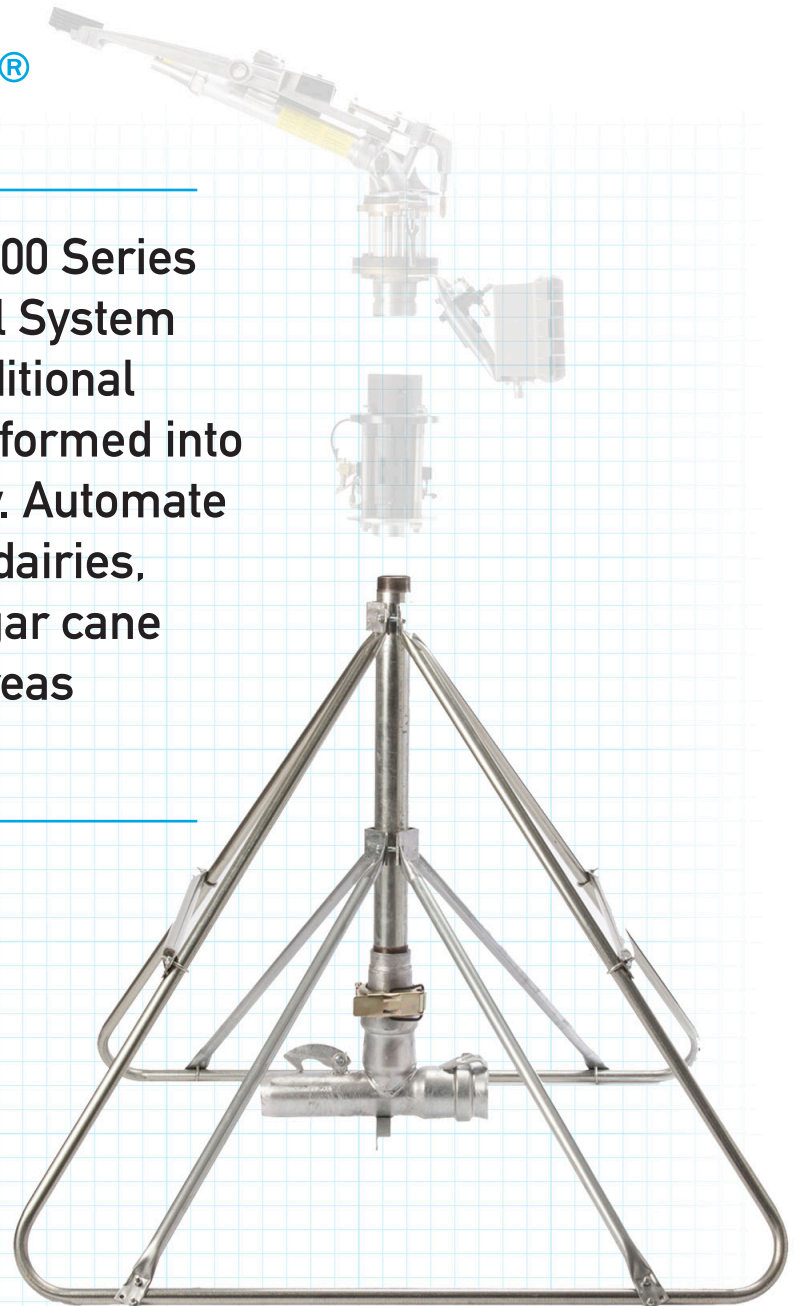

Quad Pod®

With the introduction of the 1000 Series valve, TWIG® Wireless Control System and IACO-Quad Pod® the traditional Handline system can be transformed into something quite revolutionary. Automate water application in feedlots, dairies, pastures, berry plantings, sugar cane fields and irregular shaped areas such as pivot corners.

ADVANTAGES OF AN AUTOMATED BIG GUN® HANDLINE:

LABOR SAVINGS.

Less moves of Handline pipe utilizing the greater throw distances of Big Guns®. Leave Stands and Valves in place and just move Big Guns® and Twigs® as a single unit – even while the Handline is pressurized!

CUSTOMIZABLE IRRIGATION RUN TIMES.

A grower can run some Big Guns® in a field longer than others. For example, being able to run a gun on a south facing sandy slope more frequently than a gun on a loamy soil bottom area of the same field.

SIMPLE AND RELIABLE ZONE CYCLING.

Irrigate overnight if necessary - no need to monitor system.

EASY INTEGRATION.

Big Guns® can be blended into the end gun pattern of a center pivot to allow pivot corners to be farmed easily with a minimum of field obstacles.